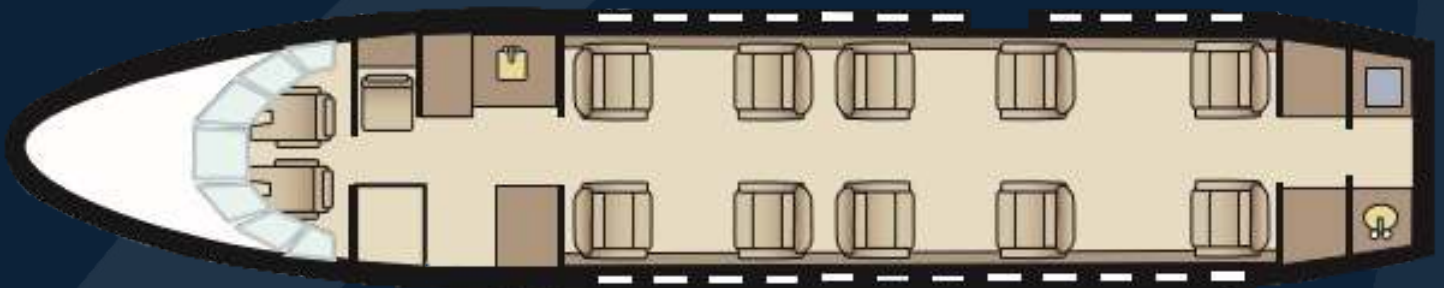

FALCON 900EX

Large Cabin Jet

YOM:	2007
SEATS:	10
DURATION:	8.5 Hours
RANGE:	4475 NM
MAX SPEED:	545MPH

Aircraft Luggage Guide

BAGGAGE | 127 CU FT

APPX. 15 LBS. EA.	APPX. 10 LBS. EA.
APPX. 30 LBS. EA.	APPX. 30 LBS. EA.

Weights listed above are estimates. For more information or questions about specific luggage dimensions, please contact us.

Aircraft Amenities

- Double Club Seating
- Convection Oven
- Fwd & Aft Monitors
- Airshow 4000
- CD/DVD Player
- Enclosed Lavatory
- Wi-Fi Available

FALCON 900EX

Large Cabin Jet

YOM:	2007
SEATS:	10
DURATION:	8.5 Hours
RANGE:	4475 NM
MAX SPEED:	545MPH

Aircraft Luggage Guide

Aircraft Amenities

BAGGAGE | 106 CU FT

APPX. 15 LBS. EA.

APPX. 10 LBS. EA.

APPX. 30 LBS. EA.

APPX. 30 LBS. EA.

- Double Club Seating
- Convection Oven
- Fwd & Aft Monitors
- Airshow 4000
- CD/DVD Player
- Enclosed Lavatory
- Wi-Fi Available

Weights listed above are estimates. For more information or questions about specific luggage dimensions, please contact us.