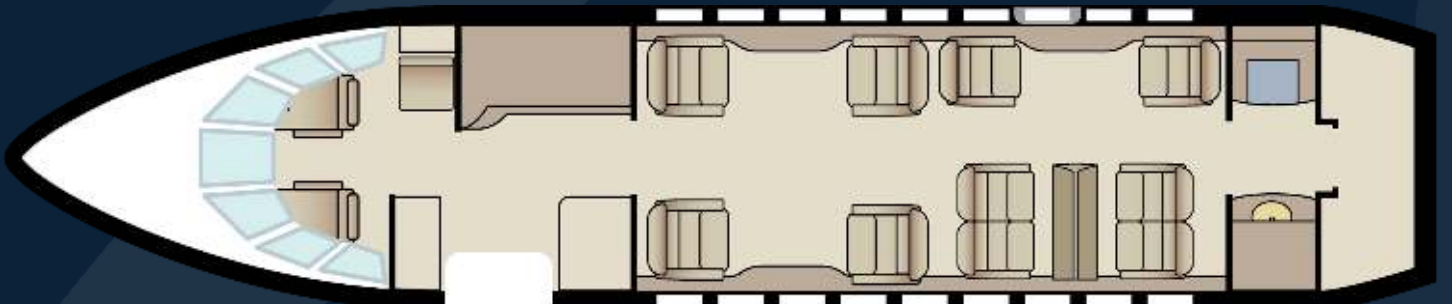

FALCON 2000EX

Large Cabin Jet

YOM/YOR EXT: 2008/2017

SEATS: 10

DURATION: 8 Hours

RANGE: 3800 NM

MAX SPEED: 600 MPH

Aircraft Luggage Guide

Aircraft Amenities

- Club Seating
- Bluetooth Audio Connection
- Convection Oven
- Fwd Monitor
- Airshow 4000
- DVD Player
- Enclosed Lavatory
- Complimentary WiFi

FALCON 2000EX

Large Cabin Jet

YOM/YOR EXT: 2008/2017

SEATS: 10

DURATION: 8 Hours

RANGE: 3800 NM

MAX SPEED: 600 MPH

Aircraft Luggage Guide

BAGGAGE | 120 CU FT

APPX. 15 LBS. EA. APPX. 10 LBS. EA.

APPX. 30 LBS. EA. APPX. 30 LBS. EA.